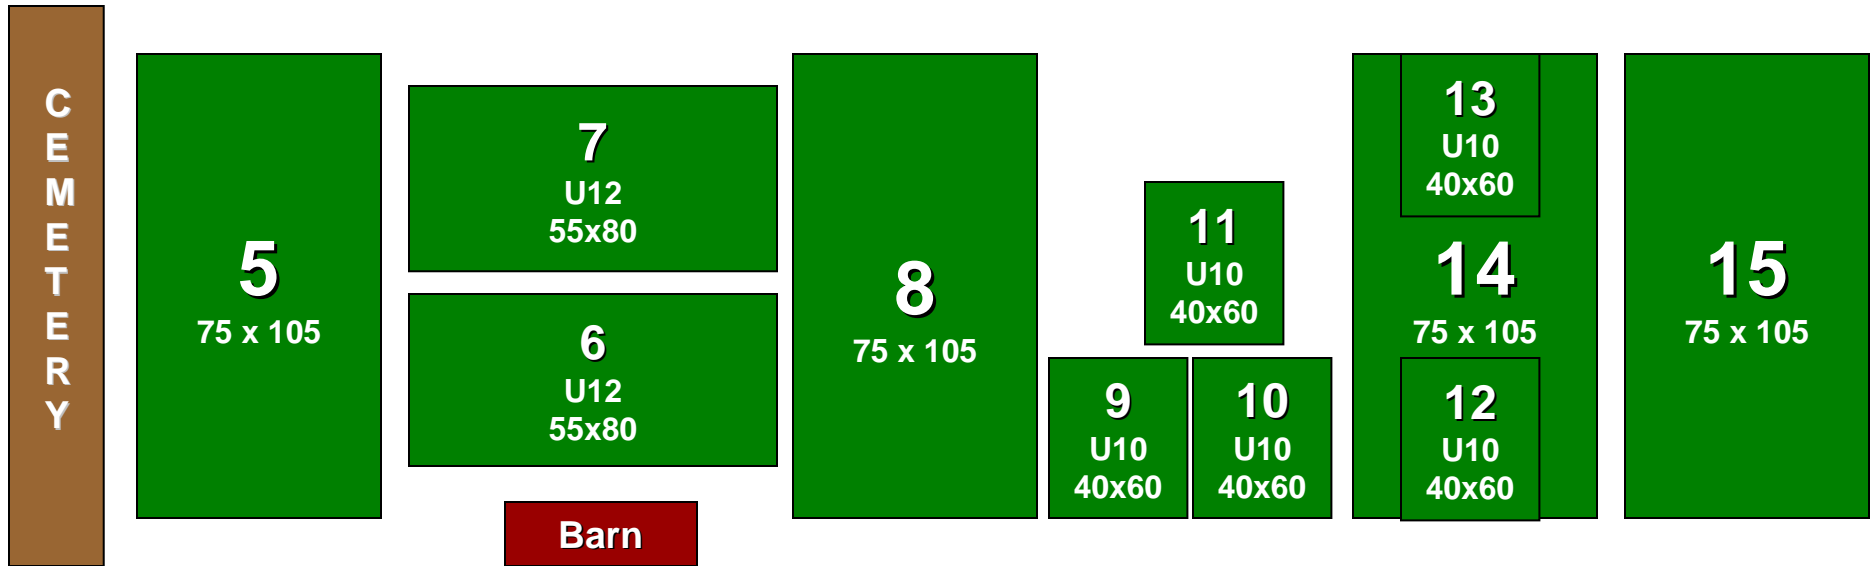

Essex Tree Farm Recreational Facility 2009 Soccer Field Layout

Foot Path